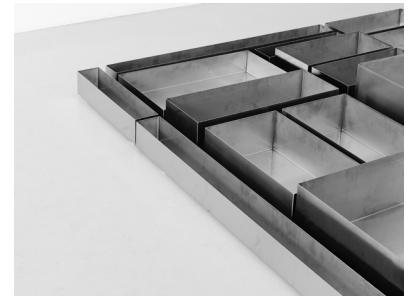

**Various  
Available pieces**

**Philippe Starck**  
 "Chab Wellington" pegs, 1987  
 Polished aluminum  
 13 x 9 x 7 cm  
 Edition Owo

**Philippe Starck**  
 "Ray Hollis" Ashtray, 1997  
 Cast aluminum  
 10 x 7,5 cm  
 Edition XO

**Maria Pergay**  
 Planter E, 2009  
 Stainless steel  
 200 x 200 cm  
 edition of 8+2ap

**Andrea Branzi**  
 Vases, 1991  
 Aluminum  
 40,5 x 14 cm - 28 x 12,5 cm  
 edition 15/50 - 16/50  
 Collection Amnesia, Ed. Design gallery Milano