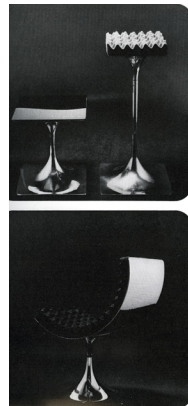

Available pieces

"Bridge" armchair, module 400, 1965
polished aluminum, spazmolla
31.9 x 28.3 x 20.7 inches

Cockle armchair, module 400, 1965
polished aluminum, spazmolla
23 x 21 inches

Helical staircase, 1966
aluminum
large model 134 x 30 x 12 inches