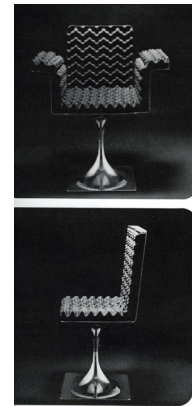

Available pieces

"Bridge" armchair, module 400, 1965
polished aluminum, spazmolla
31.9 x 28.3 x 20.7 inches

Cockle armchair, module 400, 1965
polished aluminum, spazmolla
23 x 21 inches

Helical staircase, 1966
aluminum
large model 134 x 30 x 12 inches